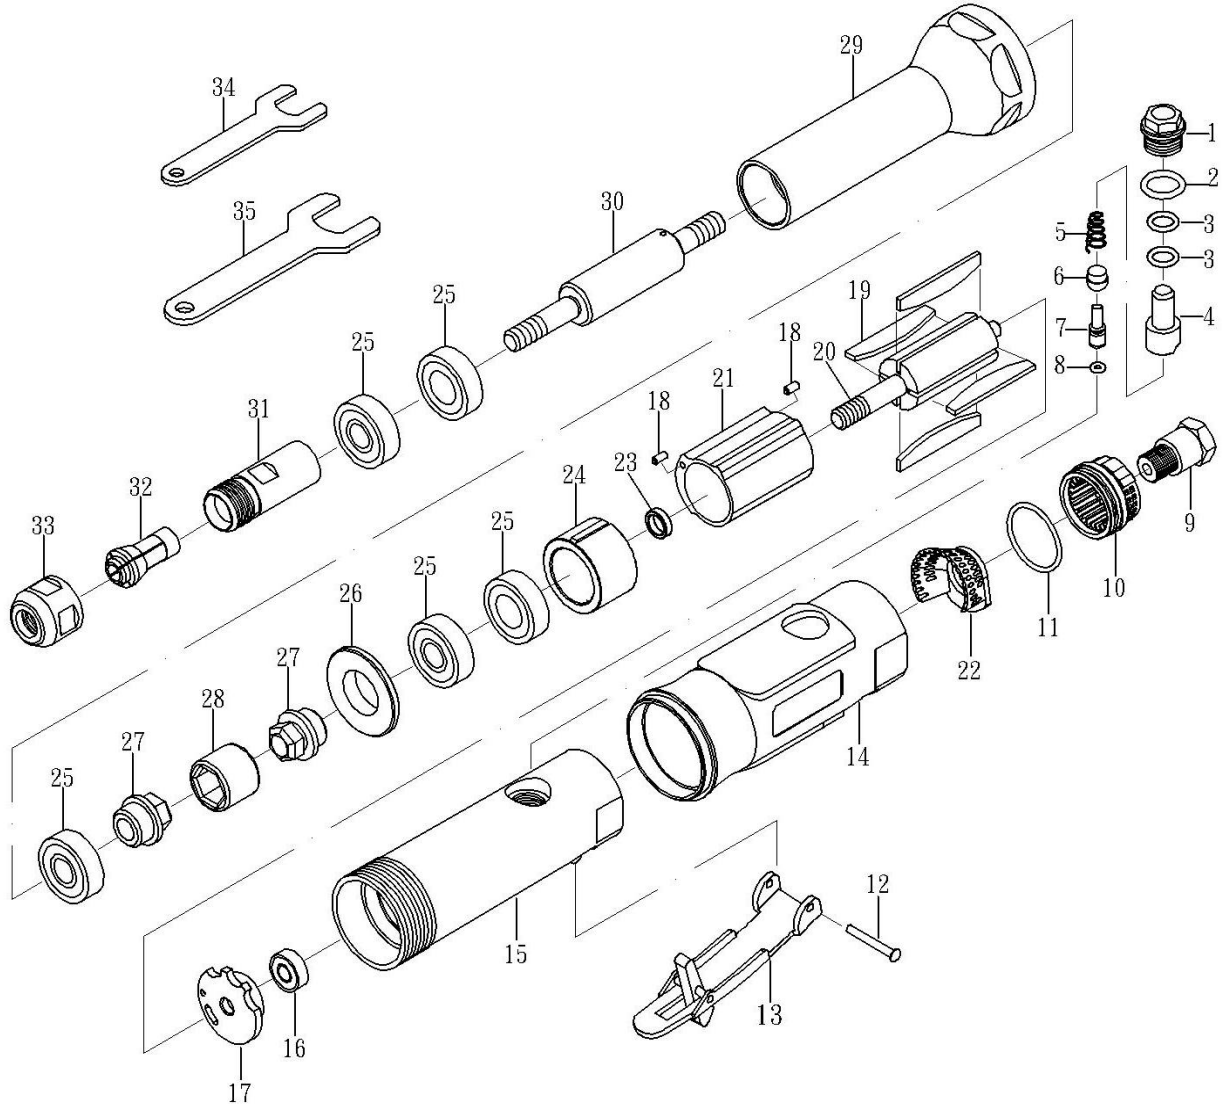

OS-200L **GAV** HAVALI KALIPÇI TAŞLAMA 5"

ITEM NO.	DESCRIPTION	Q'TY	ITEM NO.	DESCRIPTION	Q'TY
01	SCREW	1	19	ROTOR BLADE	4
02	O-RING	1	20	ROTOR	1
03	O-RING	2	21	CYLINDER	1
04	AIR REGULATOR	1	22	CONE MUFFLER	1
05	SPRING	1	23	BEARING SPACER	1
06	VALVE STEM BUSHING	1	24	FRONT PLATE	1
07	VALVE STEM	1	25	BEARING(608ZZ)	5
08	O-RING	1	26	WASHER	1
09	AIR INLET	1	27	COUPLING NUT	2
10	EXHAUST SLEEVE	1	28	COUPLING	1
11	O-RING	1	29	SPINDLE HOUSING	1
12	SPRING PIN	1	30	SPINDLE (SHAFT)	1
13	LEVER	1	31	SPINDLE	1
14	PROTECTING RUBBER	1	32	COLLET	1
15	HOUSING	1	33	COLLET NUT	1
16	BEARING	1	34	STOP SPANNER (14MM)	1
17	REAR PLATE	1	35	STOP SPANNER (19MM)	1
18	PIN	2			